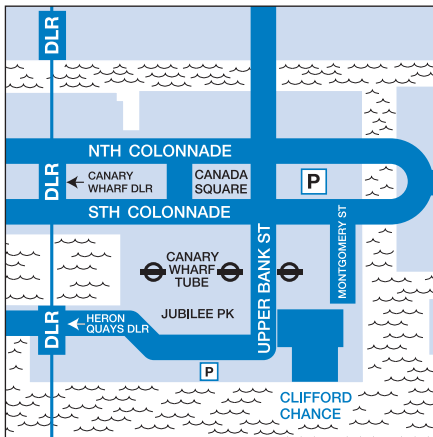

Monday, 29 June 2015, 6.00 – 8.00pm

Venue

Clifford Chance LLP
10 Upper Bank Street
Canary Wharf
London E14 5JJ

Travel

The nearest station is Canary Wharf which is served by the Jubilee line and DLR trains.